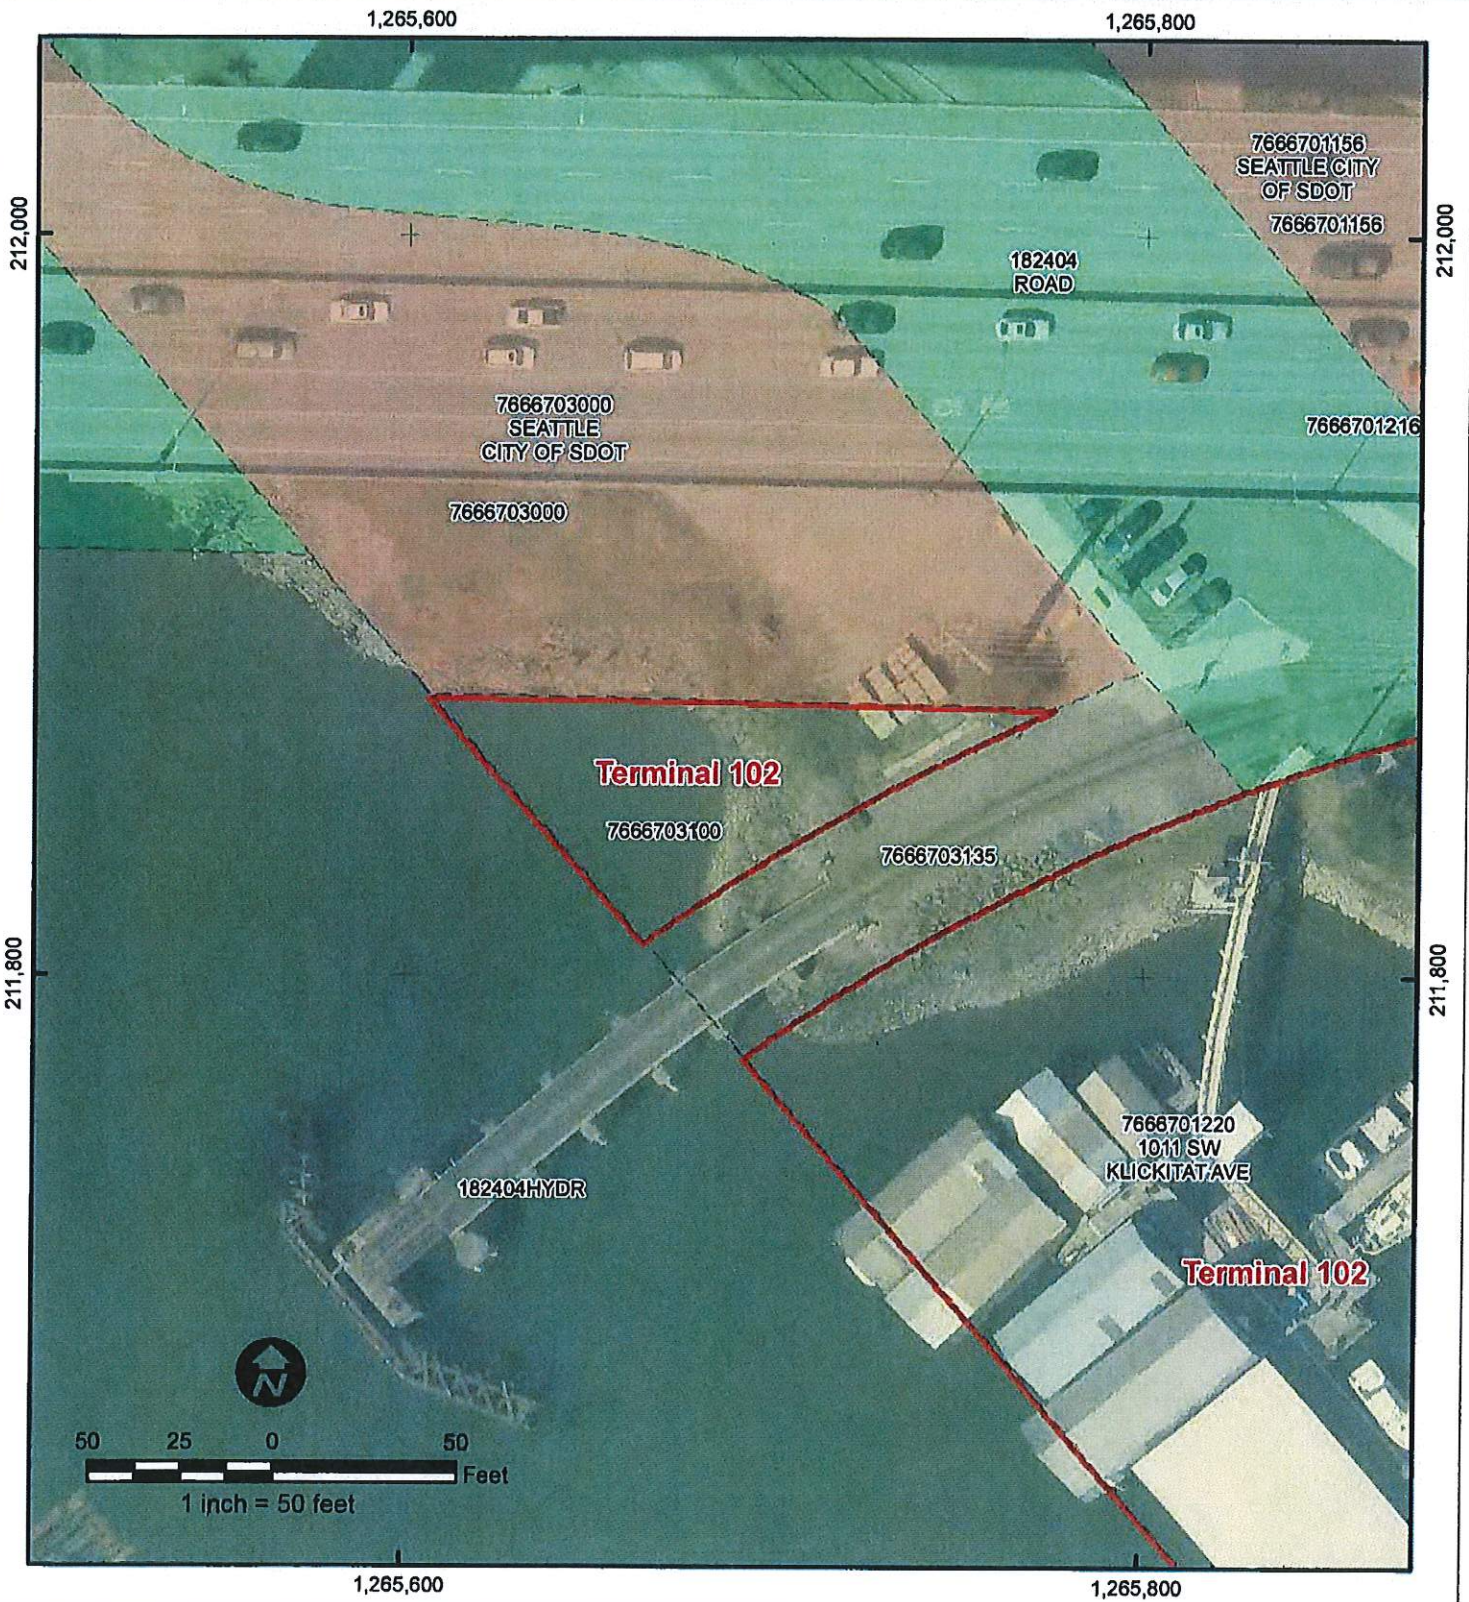

# Terminal 102 Parcel Information

- Parcels
- Public Right-of-Way
- Public Lands

ArcGIS Project File Name: Terminal 102 Triangle Property Info  
 Map Date: 4/1/2014 9:00:49 AM  
 Map Created by: Randy Edwards / POS Seaport Environmental  
 Coordinates: NAD 1983 StatePlane Washington North FIPS 4601 Feet